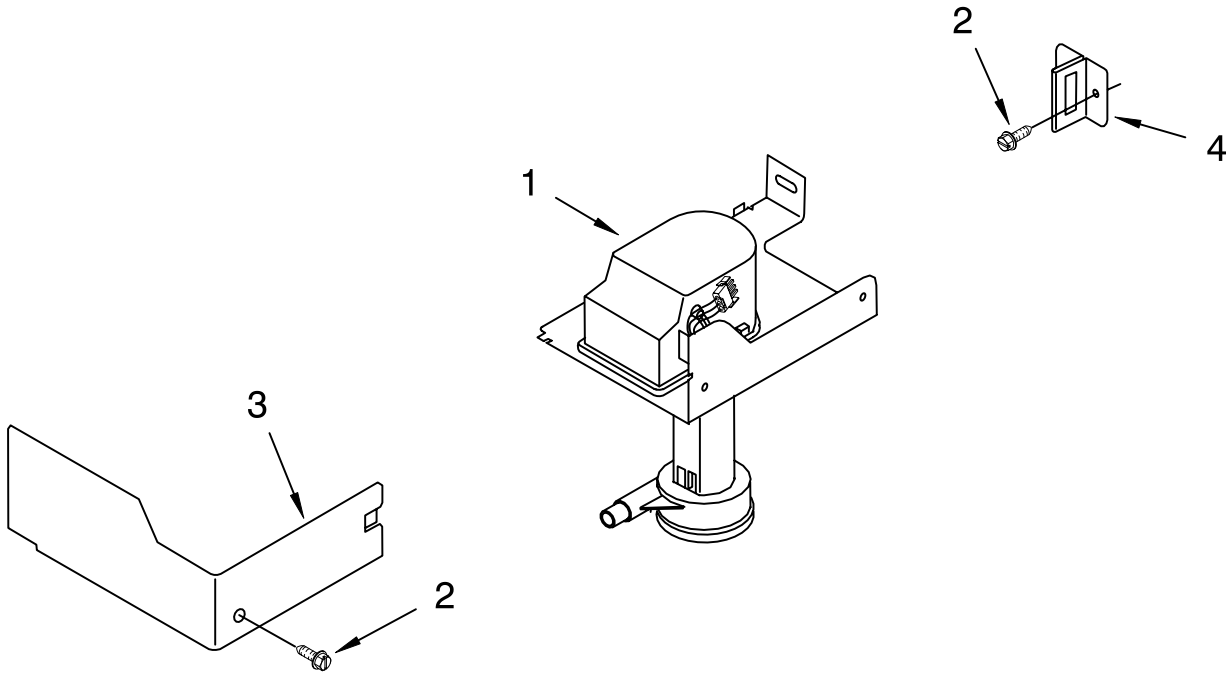

PUMP PARTS

For Models: KUIS18PNJW7, KUIS18PNJB7
(White-Pump Model) (Black-Pump Model)

<u>Illus. No.</u>	<u>Part No.</u>	<u>DESCRIPTION</u>
1	2217220	Pump, Water (Complete)
2	3400884	Screw 8-18 x 5/8
3	2185677	Cover, Pump
4	2185585	Bracket, Connector Assembly

FOR ORDERING INFORMATION REFER TO PARTS PRICE LIST